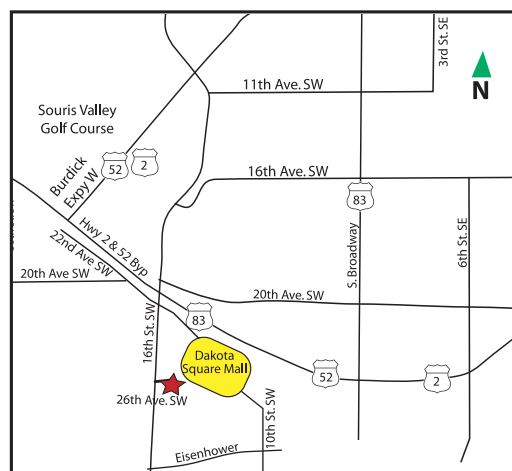

Nearby Attractions

- Dakota Square Mall - adjacent
- Dakota Splashdown Waterpark - 1 block
- Scandinavian Heritage Park - 2 mi
- Railroad Museum - 3 mi
- North Dakota State Fairgrounds • Minot State University Roosevelt Park/Zoo - 4 mi
- Air Museum - 6 mi

Nearby Restaurants

- Applebee's
- Ruby Tuesday
- Buffalo Wings & Rings
- Denny's
- Longhorn Steakhouse
- Olive Garden
- Badlands Grill House & Saloon

Located 1/4 mile south of US 2 and 52 Bypass